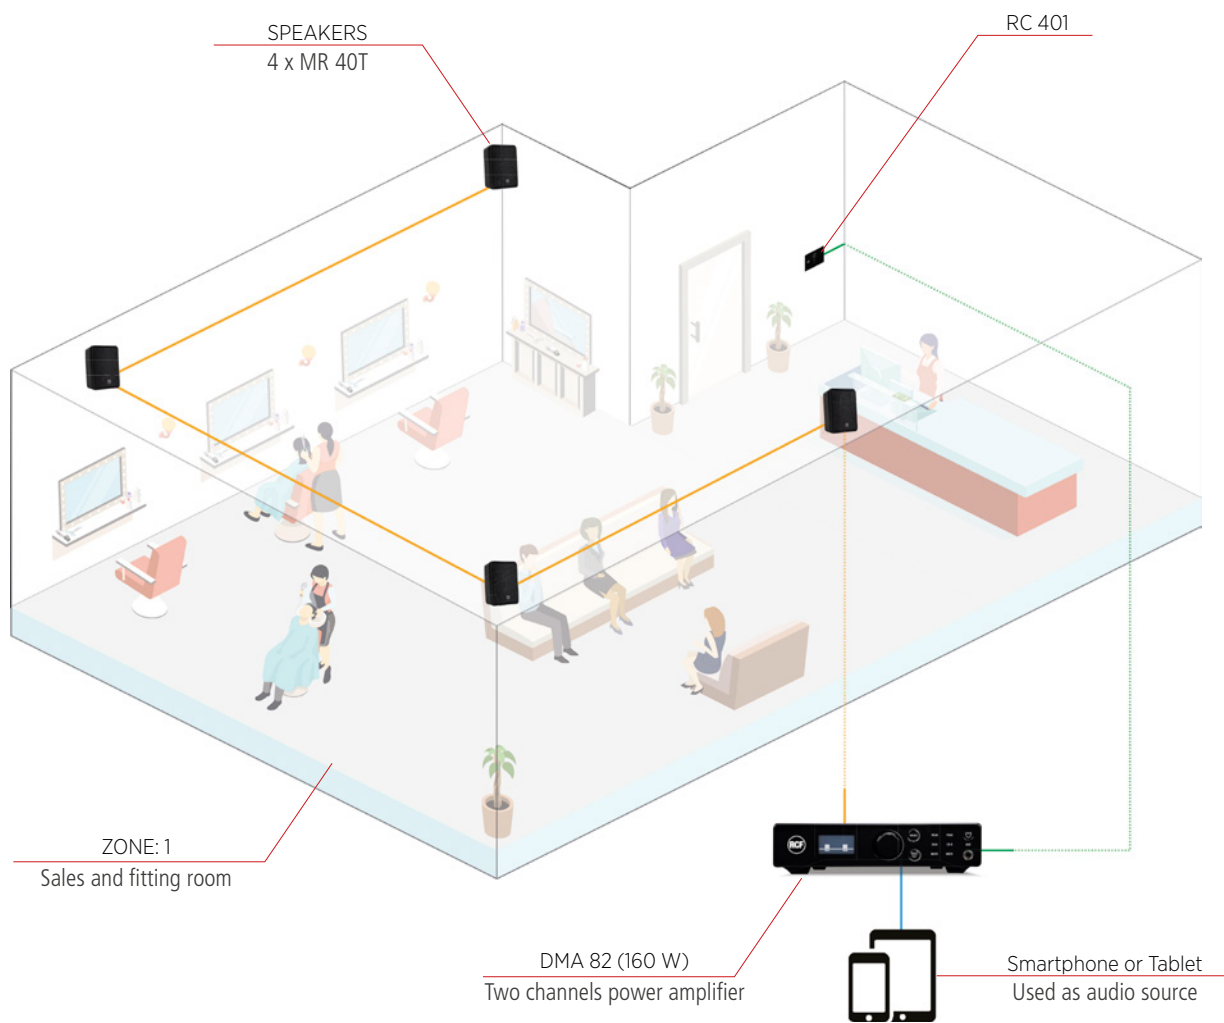

SMALL SHOP

Background music in a small area such as a beauty salon, small store, bookshop and similar.

ZONES	AMPLIFIER	POWER	OUT LINES	LOUDSPEAKERS	ZONES	ACCESSORIES
1	DMA 82	160 W	HI IMP.	4 x MR 40T or 4 x MQ 50C or 4 x MF 33EN	SALES FITTING ROOM	RC 401

— Amplifier output — Audio input — Accessories