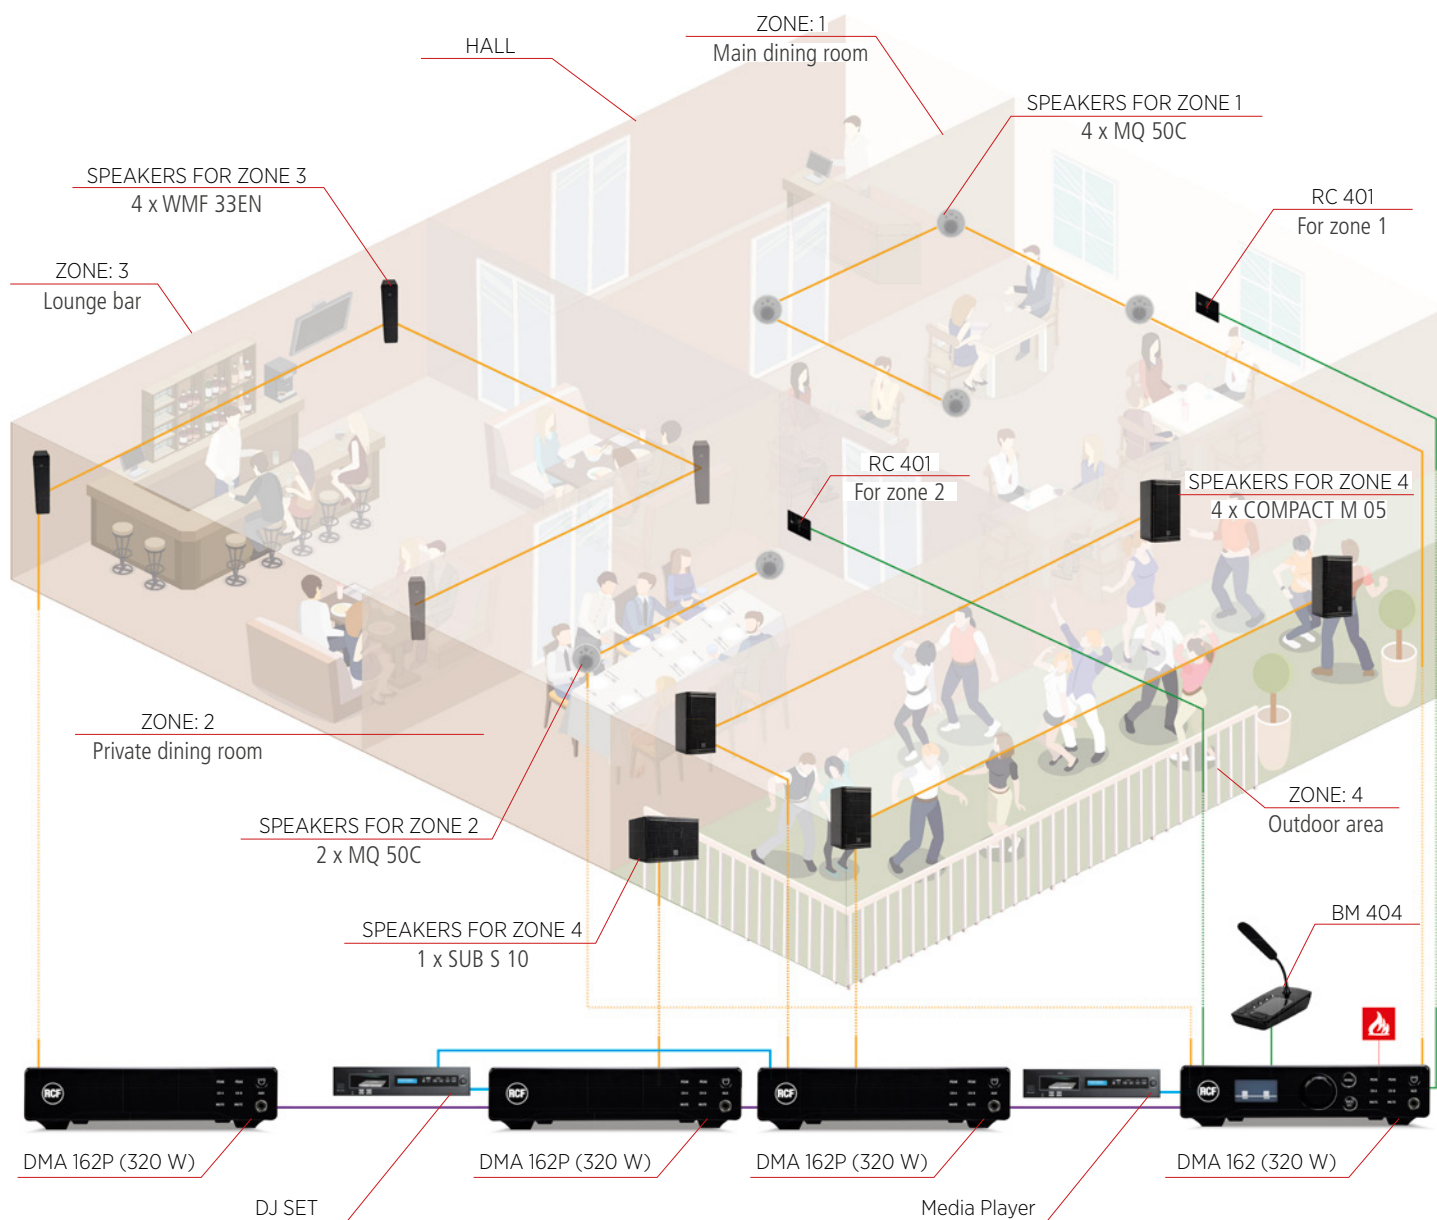

# MULTI-ROOM RISTO CLUB

Audio system for background and foreground music in a multi-room club.

ZONES	AMPLIFIER	POWER	OUT LINES	LOUDSPEAKERS	ZONES	ACCESSORIES
4	DMA 162	2 x 160 W	LOW IMP.	4 x MQ 50C	1 MAIN	RC 401
			LOW IMP.	2 x MQ 50C	2 PRIVATE	RC 401
	DMA 162P	320 W	HI IMP.	4 x WMF 33EN	3 LOUNGE	
	DMA 162P	2 x 160 W	LOW IMP.	4 x COMPACT M 05	4 OUTDOOR	
DMA 162P	320 W	LOW IMP.	1 x SUB S 10			

— Amplifier output    
 — Audio input    
 — Accessories    
 — 4 channels audio bus    
 — Mute Command From