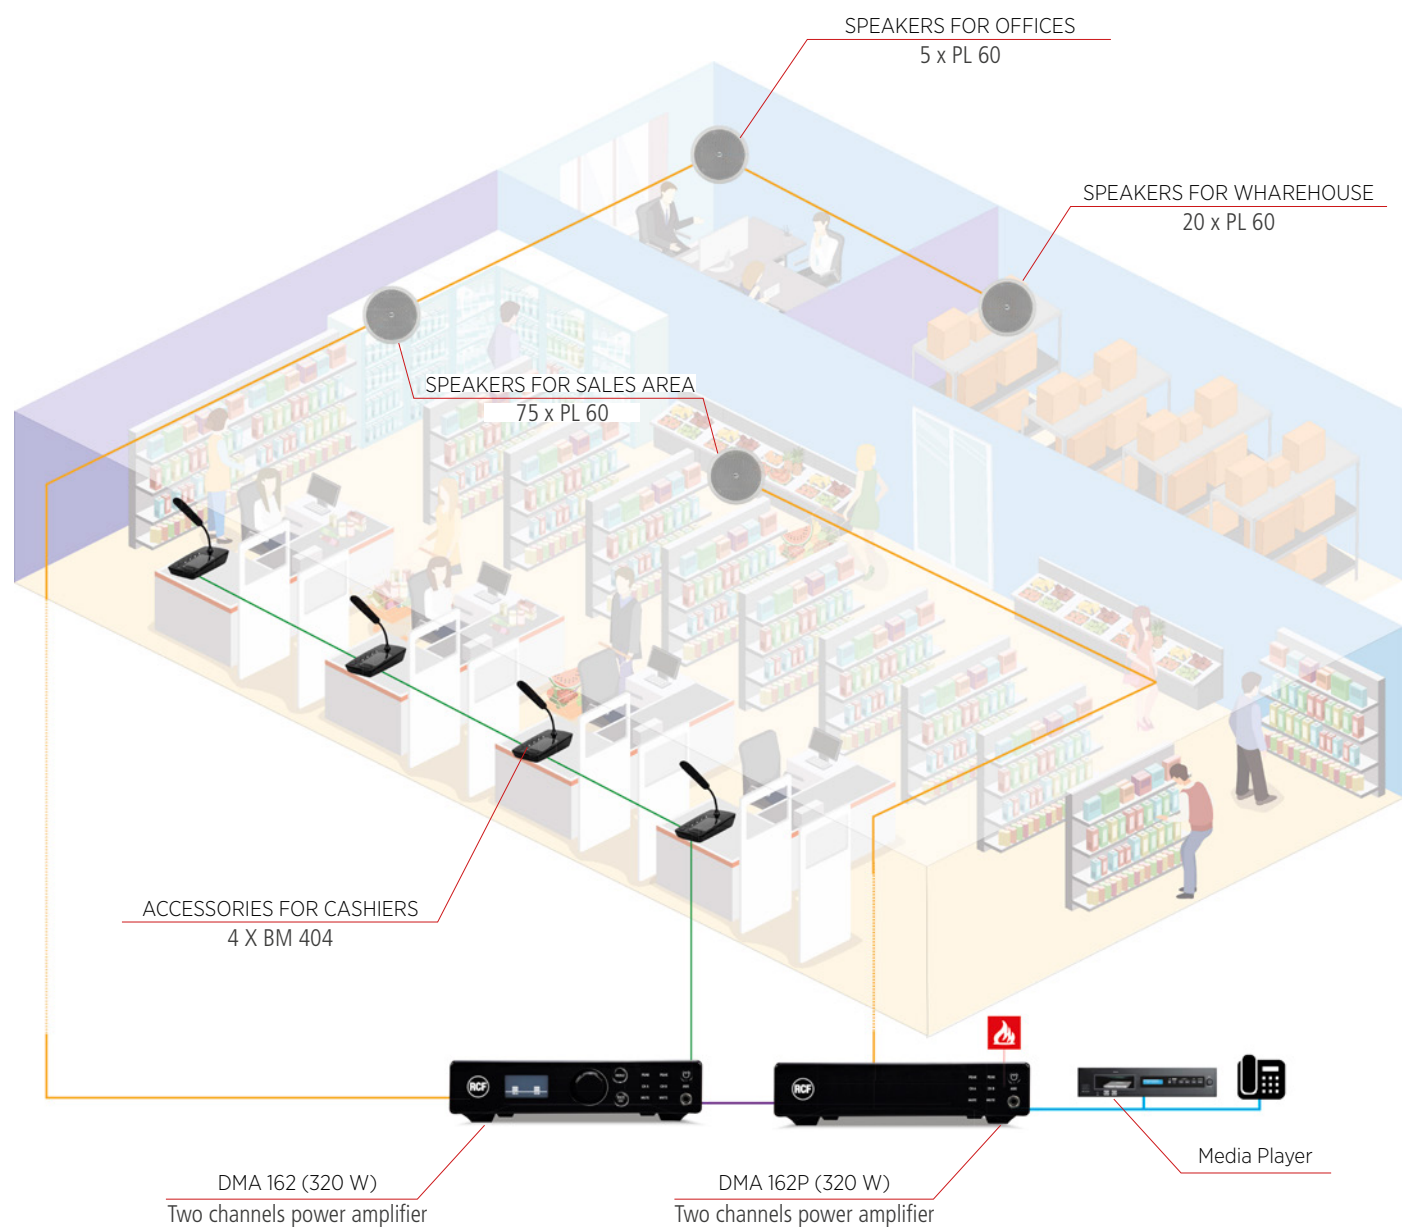

SUPERMARKET

Live announcements and background music in a supermarket.

ZONES	AMPLIFIER	POWER	OUT LINES	LOUDSPEAKERS	ZONES	ACCESSORIES
1	DMA 162	320 W	HI IMP.	25 x PL 60	SALES	4 X BM 404
			HI IMP.	5 x PL 60	OFFICES	
			HI IMP.	20 x PL 60	WHAREHOUSE	
	DMA 162P	320 W	HI IMP.	50 x PL 60	SALES	

— Amplifier output
 — Audio input
 — Accessories
 — 4 channels audio bus
 — Mute Command From