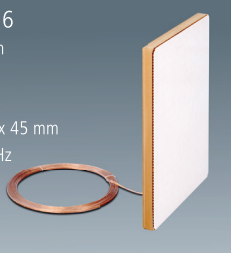

AMBIENTONE NO. 6
For concealed integration in solid walls
Power rating: 40 watt
Dimensions: 435 x 570 x 45 mm
Frequency: 80–18,000 Hz
Impedance: 4 ohms
System: 2-way
Sensitivity: 85 dB