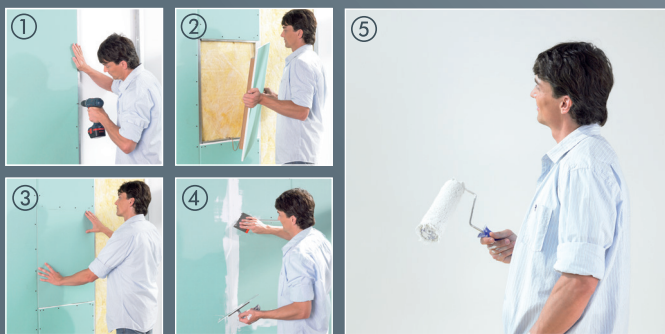

BUILT-IN LOUDSPEAKERS

MOUNTED LOUDSPEAKERS

AMBIENTECH PLANNING AID

in-akustik GmbH & Co. KG
Untermatten 12-14
79282 Ballrechten-Dottingen
Germany

Tel.: +49 (0) 7634-5610-70
Fax: +49 (0) 7634-5610-80
E-Mail: ambientech@in-akustik.de
Web: www.in-akustik.de

AmbienTech planning aid
Item no.: 001980534

4 001985 308248

inakustik

KABEL | LAUTSPRECHER | MUSIK