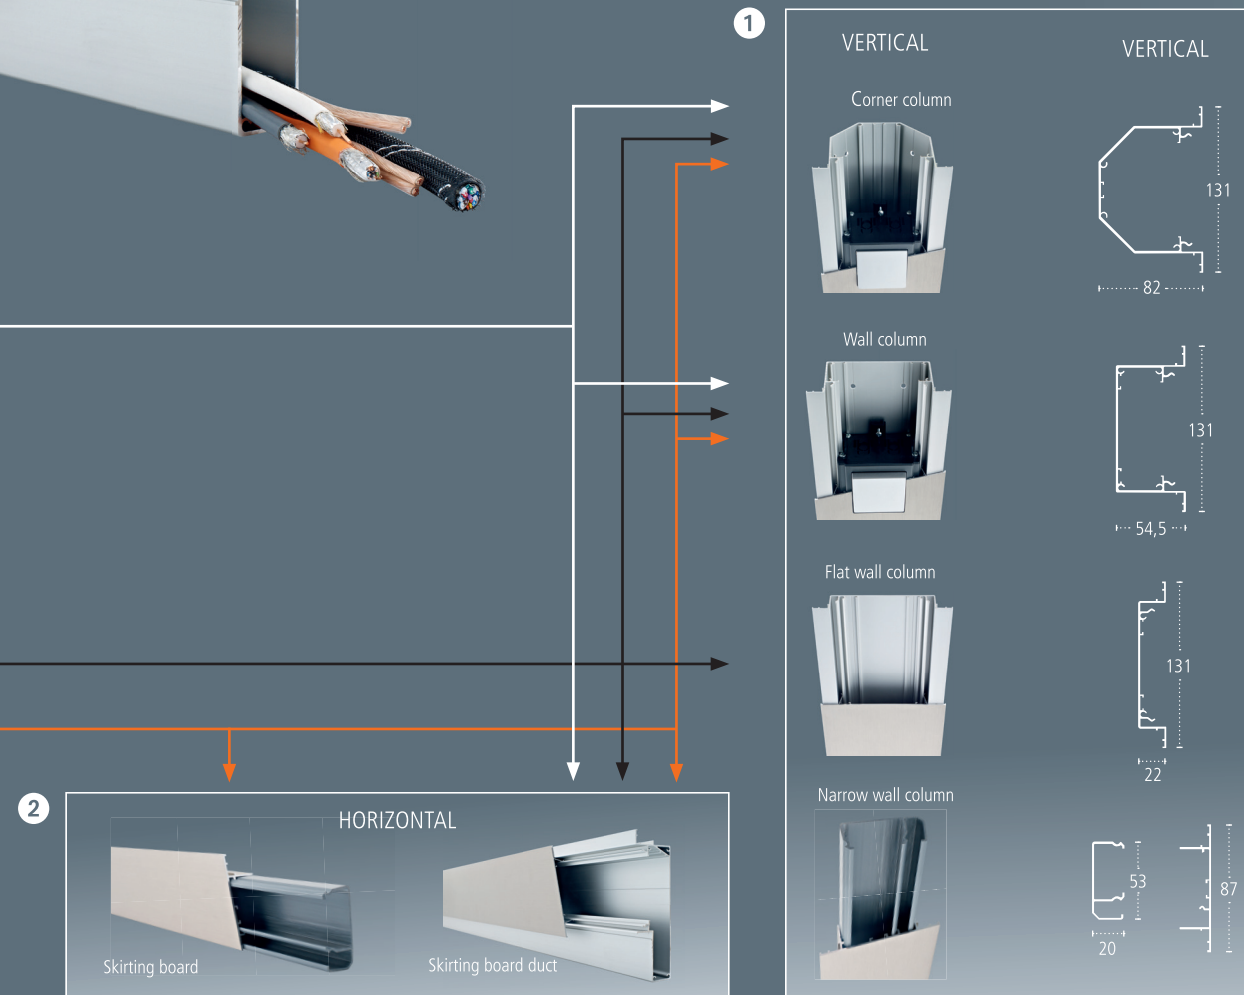

AMBIENART – LED LIGHTING CONCEPT

The AmbientArt LED lighting concept can be used independently or in combination with the AmbientTrack cable ducts. The AmbientArt LED modules enable entirely new interior design possibilities.

LED STRIPS

The AmbientArt LED strips can be combined with all AmbientTrack cable ducts. The LED strip is available in RGB or monochrome versions. The retaining profile is included in the scope of delivery.

LED CUBES

- RGB or monochrome
- can be rotated by 360°
- single | double- | triple socket

LED FLOOR SPOTLIGHT

- White or warm-white
- Orientation light in hallways and corridors
- Light reflection on floor
- Illumination of tripping hazards

LED END SECTION

- RGB or monochrome
- for corner column, wall column and device support

AMBIENTRACK

1. AMBIENTRACK VERTICAL PROFILE

2. AMBIENTRACK HORIZONTAL PROFILE

3. AMBIENTRACK DEVICE BOX

4. AMBIENTRACK COVERS

5. AMBIENTRACK ACCESSORIES

LED CUBES

0015401	A-type LED cube monochrome white	.....
0015402	A-type LED cube monochrome warm-white	.....
0015404	A-type LED cube monochrome red	.....
0015405	A-type LED cube monochrome green	.....
0015403	A-type LED cube monochrome blue	.....
0015451	A-type LED cube RGB	.....

Plug-in base box for LED cubes

0015601	Monochrome 1 x Master	.....
0015603	Monochrome 2 x Master/Slave	.....
0015604	Monochrome 2 x Master/Master	.....
0015606	Monochrome 3 x Master/Slave/Slave	.....
0015607	Monochrome 3 x Master/Master/Master	.....
0015651	RGB x 1	.....
0015652	RGB x 2	.....
0015653	RGB x 3	.....

LED FLOOR SPOTLIGHT

0016001	A-type LED module 350 mA/1 W blue	.....
0016003	A-type LED module 350 mA/1 W warm-white	.....
0016002	A-type LED module 350 mA/1 W white	.....

LED END SECTIONS

0015802	Wall column ALU white	.....
0015803	Wall column ALU warm-white	.....
0015801	Wall column ALU blue	.....
0015806	Wall column stainless steel white	.....

LED END SECTIONS

AMBIENTONE

Concealed flat panel loudspeaker

Built-in / mounted loudspeakers

Device support

AMBIENART

LED STRIPS

0015201	A-type LED strip RGB 450 mm	.....
0015202	A-type LED strip RGB 900 mm	.....
0015203	A-type LED strip RGB 2,250 mm	.....
0015204	A-type LED strip RGB 4,500 mm	.....
0015021	A-type LED strip 450 mm white	.....
0015031	A-type LED strip 450 mm warm-white	.....
0015022	A-type LED strip 900 mm white	.....
0015032	A-type LED strip 900 mm warm-white	.....
0015023	A-type LED strip 2,250 mm white	.....
0015033	A-type LED strip 2,250 mm warm-white	.....
0015024	A-type LED strip 4,500 mm white	.....
0015034	A-type LED strip 4,500 mm warm-white	.....

PROJECT INFORMATION

PROJECT

CONTACT PARTNERS

STREET

POST CODE | TOWN

TEL.

BROCHURE REQUEST

Please send me the following information:

- ☐ Product catalogue RRP
- ☐ AmbientTech image brochure
- ☐ AmbientTech Plug&Play brochure
- ☐ AmbientTech DVD

3-STEP INSTALLATION

To put it simply, the AmbientTrack system can be installed in just 3 steps:

1. Install the baseboard
2. Put in the pre-equipped device box
3. Clip on the covers

ACCESSORIES