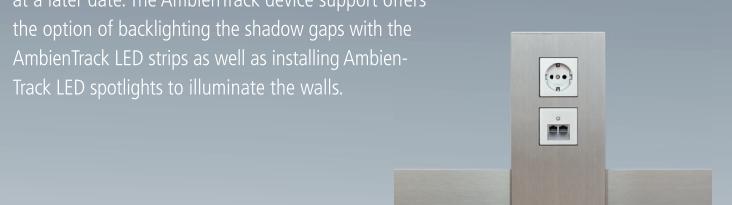

DEVICE SUPPORT

The AmbientTrack device supports are installed on the skirting board and enable you to vary the position of sockets, a computer or multi-media connections. It can also be easily added to at a later date. The AmbientTrack device support offers the option of backlighting the shadow gaps with the AmbientTrack LED strips as well as installing AmbientTrack LED spotlights to illuminate the walls.