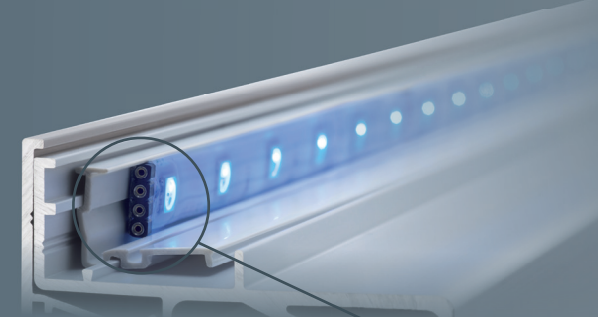

AMBIENART – LED LIGHTING CONCEPT

The AmbientArt LED lighting concept can be used independently or in combination with the AmbientTrack cable ducts. The AmbientArt LED modules enable entirely new interior design possibilities.

LED STRIPS

The AmbientArt LED strips can be combined with all AmbientTrack cable ducts. The LED strip is available in RGB or monochrome versions. The retaining profile is included in the scope of delivery.

LED CUBES

- RGB or monochrome
- can be rotated by 360°
- single | double- | triple socket

LED FLOOR SPOTLIGHT

- White or warm-white
- Orientation light in hallways and corridors
- Light reflection on floor
- Illumination of tripping hazards

LED END SECTION

- RGB or monochrome
- for corner column, wall column and device support

AMBIENTRACK

1. AMBIENTRACK VERTICAL PROFILE

2. AMBIENTRACK HORIZONTAL PROFILE

3. AMBIENTRACK DEVICE BOX

4. AMBIENTRACK COVERS

5. AMBIENTRACK ACCESSORIES

LED CUBES

0015401	A-type LED cube monochrome white	.....
0015402	A-type LED cube monochrome warm-white	.....
0015404	A-type LED cube monochrome red	.....
0015405	A-type LED cube monochrome green	.....
0015403	A-type LED cube monochrome blue	.....
0015451	A-type LED cube RGB	.....

Plug-in base box for LED cubes

0015601	Monochrome 1 x Master	.....
0015603	Monochrome 2 x Master/Slave	.....
0015604	Monochrome 2 x Master/Master	.....
0015606	Monochrome 3 x Master/Slave/Slave	.....
0015607	Monochrome 3 x Master/Master/Master	.....
0015651	RGB x 1	.....
0015652	RGB x 2	.....
0015653	RGB x 3	.....

LED FLOOR SPOTLIGHT

0016001	A-type LED module 350 mA/1 W blue	.....
0016003	A-type LED module 350 mA/1 W warm-white	.....
0016002	A-type LED module 350 mA/1 W white	.....

LED END SECTIONS

0015802	Wall column ALU white	.....
0015803	Wall column ALU warm-white	.....
0015801	Wall column ALU blue	.....
0015806	Wall column stainless steel white	.....

LED END SECTIONS

AMBIENTONE

Concealed flat panel loudspeaker

Built-in / mounted loudspeakers

Device support

AMBIENART

LED STRIPS

0015201	A-type LED strip RGB 450 mm	.....
0015202	A-type LED strip RGB 900 mm	.....
0015203	A-type LED strip RGB 2,250 mm	.....
0015204	A-type LED strip RGB 4,500 mm	.....
0015021	A-type LED strip 450 mm white	.....
0015031	A-type LED strip 450 mm warm-white	.....
0015022	A-type LED strip 900 mm white	.....
0015032	A-type LED strip 900 mm warm-white	.....
0015023	A-type LED strip 2,250 mm white	.....
0015033	A-type LED strip 2,250 mm warm-white	.....
0015024	A-type LED strip 4,500 mm white	.....
0015034	A-type LED strip 4,500 mm warm-white	.....

PROJECT INFORMATION

PROJECT

CONTACT PARTNERS

STREET

POST CODE | TOWN

TEL.

BROCHURE REQUEST

Please send me the following information:

- ☐ Product catalogue RRP
- ☐ AmbientTech image brochure
- ☐ AmbientTech Plug&Play brochure
- ☐ AmbientTech DVD

3-STEP INSTALLATION

To put it simply, the AmbientTrack system can be installed in just 3 steps:

1. Install the baseboard
2. Put in the pre-equipped device box
3. Clip on the covers