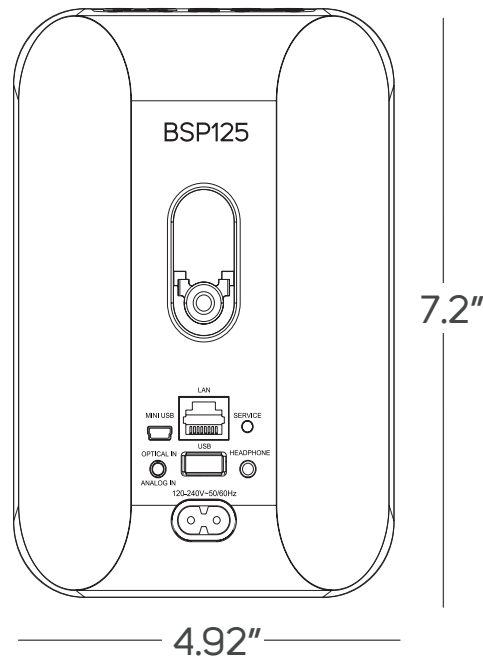

SPECIFICATIONS

CONNECTIVITY

AUDIO		NETWORK	Gigabit Ethernet RJ45 Wi-Fi 5 (802.11ac, dual-band)
SUPPORTED FILE FORMATS	MP3, AAC, WMA, OGG, WMA-L, ALAC, OPUS	USB	1 x Type-A port for connection to USB memory sticks (Fat32 or NTFS formatted) and supported peripherals 1 x Type-B (mini) for product servicing
HI-RES FORMATS	FLAC, MQA, WAV, AIFF	AUDIO INPUT	Combo - Toslink/3.5mm
NATIVE SAMPLING RATES	32 - 192kHz	POWER	Universal bi-pin AC Cord input (100 - 240AC)
BIT DEPTHS	16 - 24	USER INTERFACE	
PERFORMANCE		MOBILE OPERATING SYSTEM	BluOS - Free Android and iOS App Available Online at Google Play and Apple App Store
FREQUENCY RESPONSE	-10db 45Hz-20kHz	GENERAL	
DISTORTION	THD+N - 0.030% (20hz-20khz at Rated Power)	PROCESSOR	ARM® CORTEX™ A9, 1 GHz
POWER OUTPUT	25 Watts total system power at 0.030% THD	UNIT WEIGHT	1.23kg / 2.7lb
SPEAKERS	1 x 3.5" (89mm), Woofer 1 x 1" (25mm), Tweeter	GROSS DIMENSIONS	125 x 183 x 100
SUPPORTED OPERATING SYSTEMS	Plays music from network shares on the following desktop operating systems: Microsoft Windows XP, 2000, Vista 7-10, Apple Macintosh 7-10	POWER CONSUMPTION (IDLE)	14 Watts
FREE INTERNET RADIO	TuneIn Radio, iHeartRadio, Calm Radio, Radio Paradise, LiveXLive	STORAGE ENVIRONMENT	-10° C to 50° C, 20% to 80% relative humidity
SUPPORTED CLOUD SERVICES	Spotify, Amazon Music, TIDAL, Deezer, Qobuz, HighResAudio, Murfie, Napster, KKBox, Bugs, Taihe Music ZONE, SoundMachine	OPERATING ENVIRONMENT	0° to 40° C
INTEGRATION PARTNERS	Control4, RTI, Crestron, URC, push, iPort, ELAN, Lutron	FINISH	Available in white or black matte
ALBUM ART	JPG