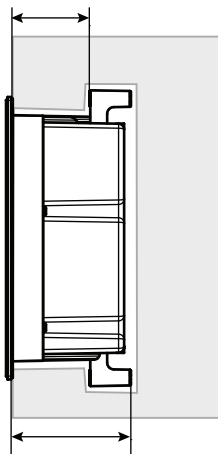

SPEAKER DIMENSIONS - PHANTOM M-SERIES

DALI

MOUNTING IN PLATE WALL

WALL THICKNESS < 70mm

DOGLEG POSITION A

CUTOUT DIMENSIONS

Minimum clearance to allow dogleg grip.

DOGLEG POSITION A

MOUNTING IN MASSIVE WALL

DOGLEG POSITION B

CUTOUT DIMENSIONS BACK VIEW

DOGLEG POSITION B

Max. 70mm/2.8"
Min. 30mm/1.2"

106mm/4.2"

DOGLEG CUTOUT