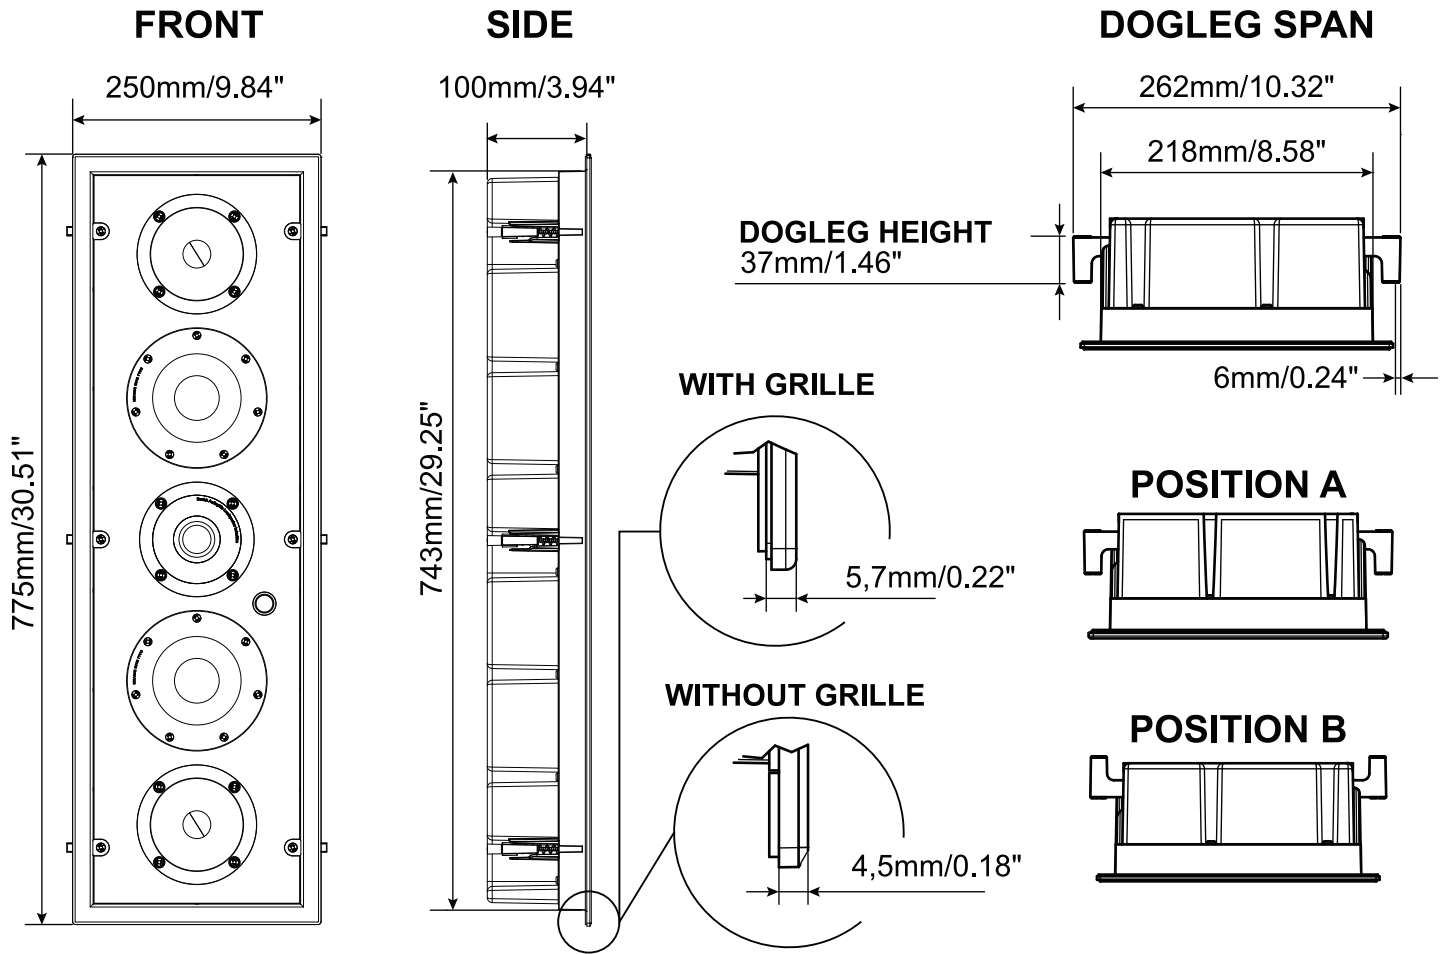

SPEAKER DIMENSIONS - PHANTOM M-SERIES

DALI

MOUNTING IN PLATE WALL

WALL THICKNESS < 70mm

DOGLEG POSITION A

CUTOUT DIMENSIONS

Minimum clearance to allow dogleg grip.

DOGLEG POSITION A

MOUNTING IN MASSIVE WALL

DOGLEG POSITION B

CUTOUT DIMENSIONS BACK VIEW

DOGLEG POSITION B

Max. 70mm/2.8"
Min. 30mm/1.2"

106mm/4.2"

DOGLEG CUTOUT