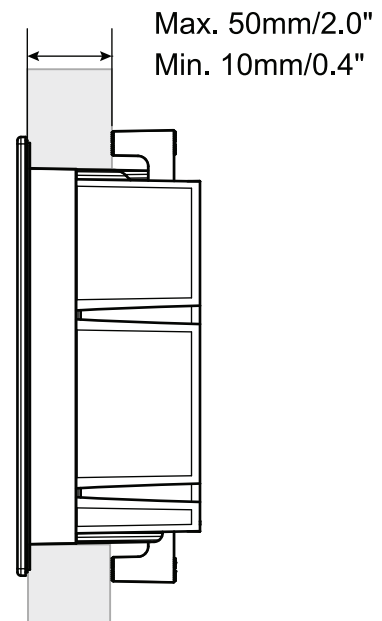

SPEAKER DIMENSIONS - PHANTOM M-SERIES

DALI

MOUNTING IN PLATE WALL

WALL THICKNESS < 70mm

DOGLEG POSITION A

CUTOUT DIMENSIONS

Minimum clearance to allow dogleg grip.

DOGLEG POSITION A

MOUNTING IN MASSIVE WALL

DOGLEG POSITION B

CUTOUT DIMENSIONS BACK VIEW

DOGLEG POSITION B

Max. 70mm/2.8"
Min. 30mm/1.2"

106mm/4.2"

DOGLEG CUTOUT