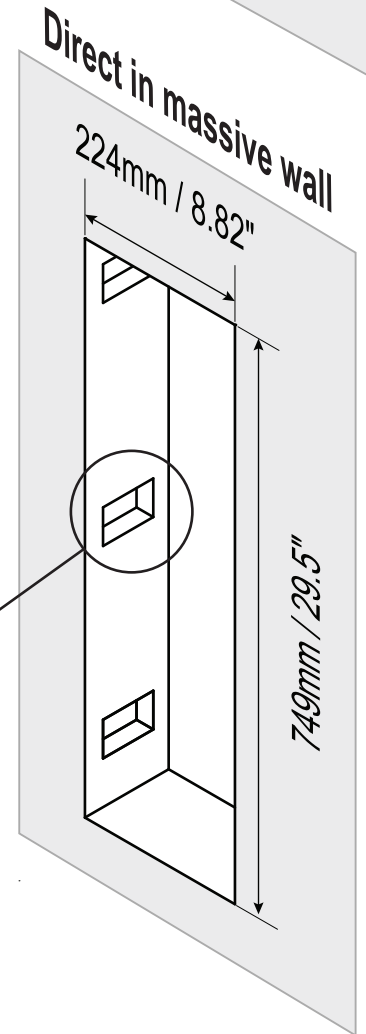

SPEAKER DIMENSIONS - PHANTOM M-SERIES

DALI

MOUNTING IN PLATE WALL

WALL THICKNESS < 70mm

DOGLEG POSITION A

CUTOUT DIMENSIONS

Minimum clearance to allow dogleg grip.

DOGLEG POSITION A

MOUNTING IN MASSIVE WALL

DOGLEG POSITION B

CUTOUT DIMENSIONS BACK VIEW

DOGLEG POSITION B

Max. 70mm/2.8"
Min. 30mm/1.2"

106mm/4.2"

DOGLEG CUTOUT