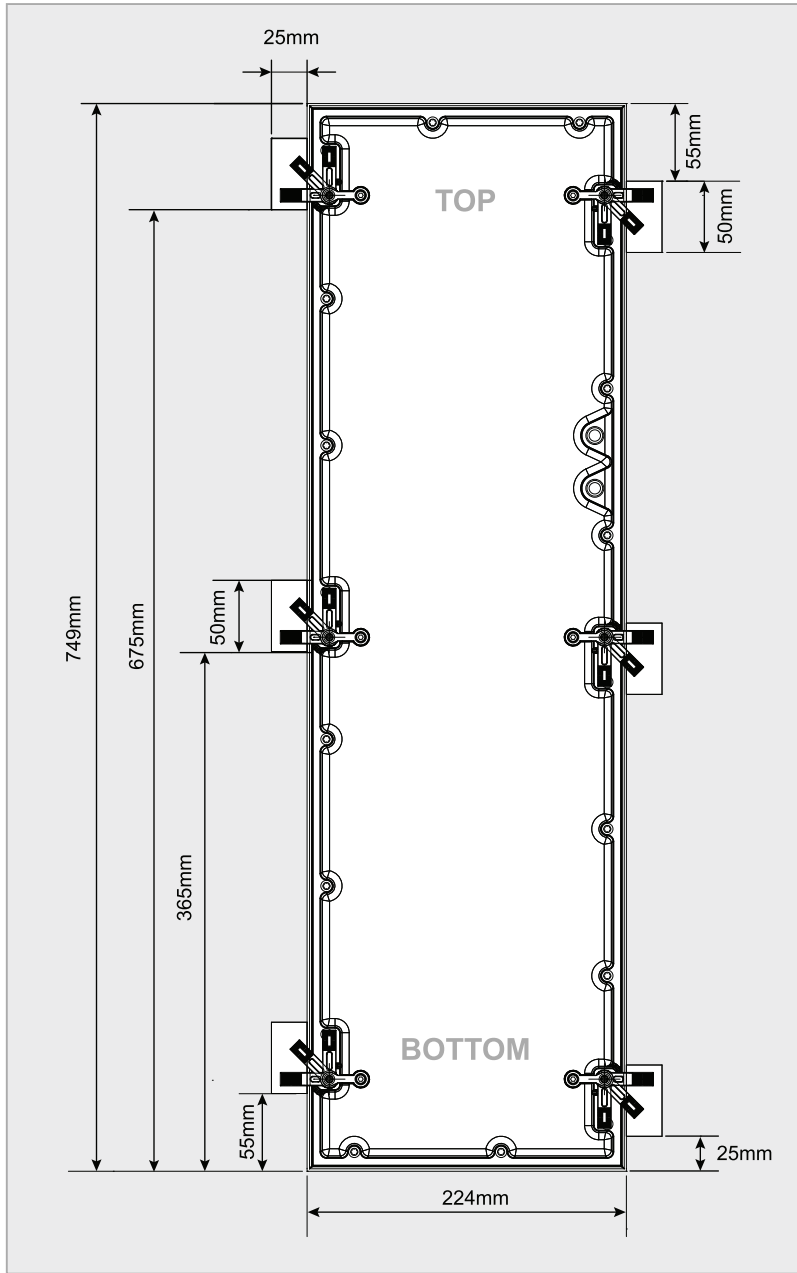

SPEAKER DIMENSIONS - PHANTOM M-SERIES

DALI

MOUNTING IN PLATE WALL

WALL THICKNESS < 70mm

DOGLEG POSITION A

CUTOUT DIMENSIONS

Minimum clearance to allow dogleg grip.

DOGLEG POSITION A

MOUNTING IN MASSIVE WALL

DOGLEG POSITION B

CUTOUT DIMENSIONS BACK VIEW

DOGLEG POSITION B

Max. 70mm/2.8"
Min. 30mm/1.2"

106mm/4.2"

DOGLEG CUTOUT