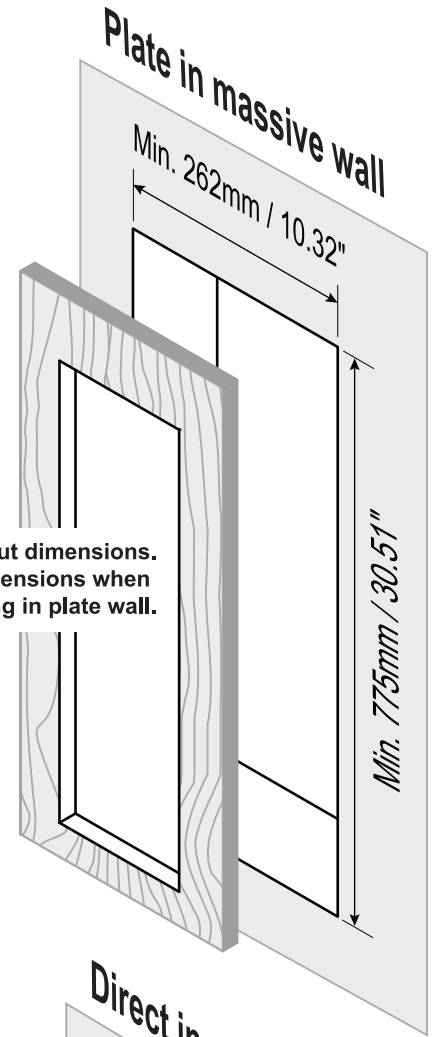

SPEAKER DIMENSIONS - PHANTOM M-SERIES

DALI

MOUNTING IN PLATE WALL

WALL THICKNESS < 70mm

DOGLEG POSITION A

CUTOUT DIMENSIONS

Minimum clearance to allow dogleg grip.

DOGLEG POSITION A

MOUNTING IN MASSIVE WALL

DOGLEG POSITION B

CUTOUT DIMENSIONS BACK VIEW

DOGLEG POSITION B

Max. 70mm/2.8"
Min. 30mm/1.2"

106mm/4.2"

DOGLEG CUTOUT