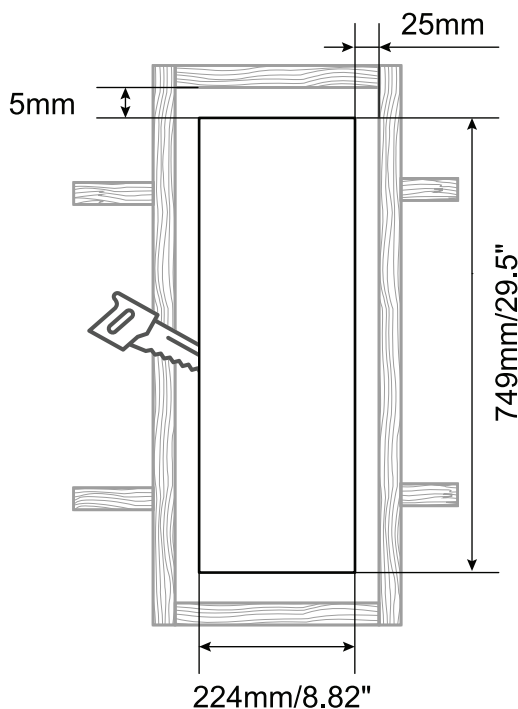

SPEAKER DIMENSIONS - PHANTOM M-SERIES

DALI

MOUNTING IN PLATE WALL

WALL THICKNESS < 70mm

DOGLEG POSITION A

CUTOUT DIMENSIONS

Minimum clearance to allow dogleg grip.

DOGLEG POSITION A

MOUNTING IN MASSIVE WALL

DOGLEG POSITION B

CUTOUT DIMENSIONS BACK VIEW

DOGLEG POSITION B

Max. 70mm/2.8"
Min. 30mm/1.2"

106mm/4.2"

DOGLEG CUTOUT