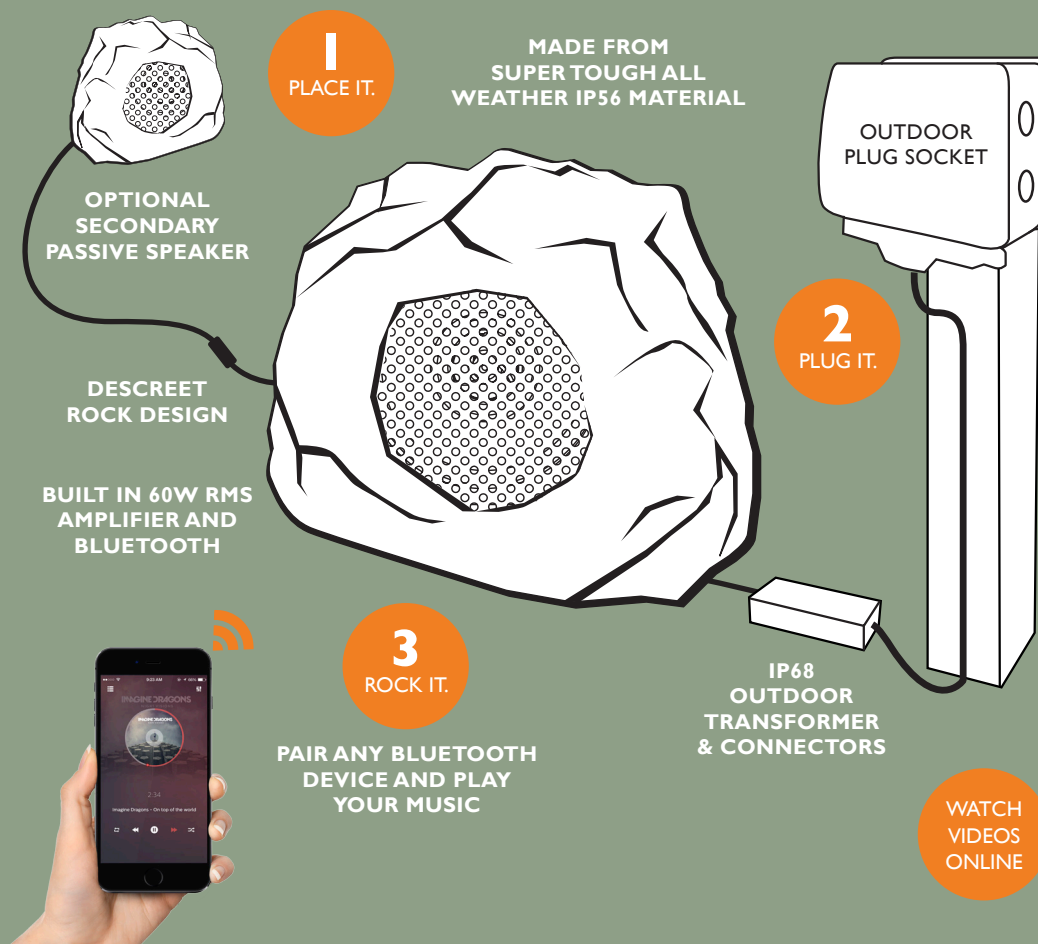

ALL-IN-ONE BLUETOOTH GARDEN SPEAKER

This unique rock speaker is perfect for entertaining outdoors. Combining high quality audio with exceptional design, this is the must have outdoor speaker solution for the summer. Just power up, connect your device, and let the good times rock.

PLACE IT. PLUG IT. ROCK IT.™

CEDIA
MEMBER

FEATURES INCLUDE:

- All-in-one solution - Amplifier & Bluetooth all built in, just plug in and rock out
- Powered using an outdoor plug socket
- High quality audio with pin sharp clarity
- Stream music from any Bluetooth device
- IP68 outdoor transformer unit
- Weather-proof IP56 fibreglass housing
- Works in -20°C to 85°C temperatures
- Pairs up to any Bluetooth enabled device
- Discreet rock design
- Easy installation and setup
- 5M Low voltage cable in box
- 10M extension cables available for flexible positioning
- Rock size: 320x320x270mm
- Rock Weight: 6.8Kg