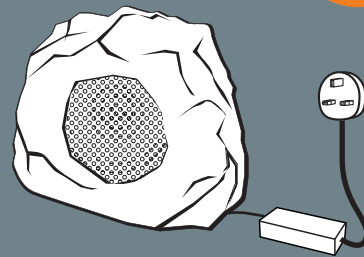

LITHEAUDIO®

WHATS IN THE BOX

Every thing you need is in the box, simply connect your speakers to mains power, position them accordingly, pair any phone or tablet via Bluetooth and stream your music.

SINGLE GARDEN SPEAKER

- 1x Rock speaker with built in Amplifier and Bluetooth
- 5M of low voltage power cable
- Outdoor transformer with plug

Product code - 01620

IDEAL FOR SEATING AREAS

PAIR OF GARDEN SPEAKERS

- 1x Rock speaker with built in Amplifier and Bluetooth
- 1x Passive Rock Speaker
- 10M outdoor speaker cable
- Weather-proof cable connectors
- 5M of low voltage power cable
- Outdoor transformer with plug

Product code - 01622

IDEAL FOR LARGER GARDENS

EXTENSION CABLES FOR THE PERFECT SPEAKER PLACEMENT

- 10M Speaker cable extension lead with connectors - 01643
- 5M Low voltage power extension lead with connectors - 01640