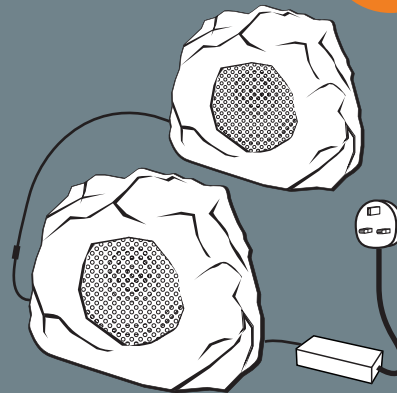

LITHEAUDIO®

WHATS IN THE BOX

Every thing you need is in the box, simply connect your speakers to mains power, position them accordingly, pair any phone or tablet via Bluetooth and stream your music.

SINGLE GARDEN SPEAKER

- 1x Rock speaker with built in Amplifier and Bluetooth
- 5M of low voltage power cable
- Outdoor transformer with plug

Product code - 01620

IDEAL FOR SEATING AREAS

PAIR OF GARDEN SPEAKERS

- 1x Rock speaker with built in Amplifier and Bluetooth
- 1x Passive Rock Speaker
- 10M outdoor speaker cable
- Weather-proof cable connectors
- 5M of low voltage power cable
- Outdoor transformer with plug

Product code - 01622

IDEAL FOR LARGER GARDENS

EXTENSION CABLES FOR THE PERFECT SPEAKER PLACEMENT

- 10M Speaker cable extension lead with connectors - 01643
- 5M Low voltage power extension lead with connectors - 01640

PLACE IT. PLUG IT. ROCK IT.™

CEDIA
MEMBER

FEATURES INCLUDE:

- All-in-one solution - Amplifier & Bluetooth all built in, just plug in and rock out
- Powered using an outdoor plug socket
- High quality audio with pin sharp clarity
- Stream music from any Bluetooth device
- IP68 outdoor transformer unit
- Weather-proof IP56 fibreglass housing
- Works in -20°C to 85°C temperatures
- Pairs up to any Bluetooth enabled device
- Discreet rock design
- Easy installation and setup
- 5M Low voltage cable in box
- 10M extension cables available for flexible positioning
- Rock size: 320x320x270mm
- Rock Weight: 6.8Kg