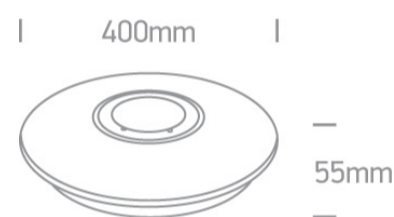

Complies with standard EN60598-1 and any other specific standards.

Downloads

Dimensions

Physical Specification

Item Group	15 Plafo
Family	Indoor LED & Music Plafo
Order Code	62025
Colour	White
Material	Aluminium
Diffuser Material	PC
Shape	Circular
Height	55mm
Diameter	400mm
Surface Ceiling	Yes
Indoor	Yes
Adjustable	No