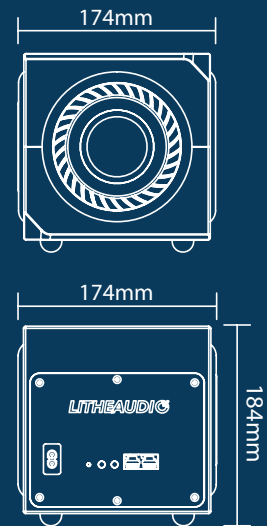

LITHEAUDIO

SPECIFICATION / FEATURES

LITHEAUDIO MSW™
CONNECTIONS DIAGRAM

DIMENSIONS

AR

OPEN YOUR PHONE CAMERA & SCAN THE QR CODE FOR AUGMENTED REALITY

iOS 13+, iPadOS 13+ or Android with ARCore 1.9+ required